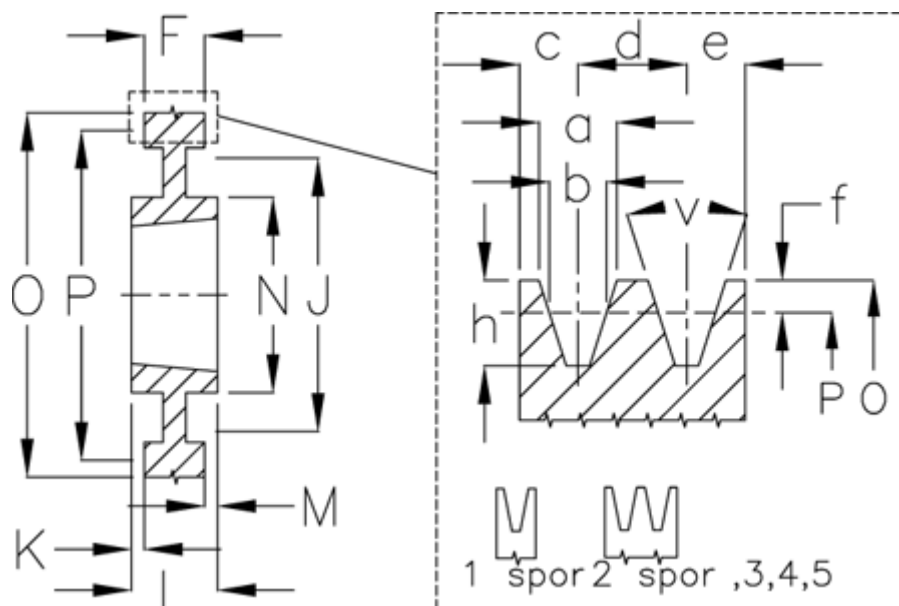

Article number: 604112030003

Description: V-belt pulley SPC 300/3 TL3535

Measures

a	= 22.0	F	= 85	Number of ribs	= 3
b	= 19.0	For bush	= 3535	O	= 309.6
Bush ζ max	= 90	h	= 23.8	P	= 300
c	= 17.0	J	= 244	Type	= SPC
d	= 25.5	K	= 2	v	= 34 grader
e	= 17.0	L	= 89		
E	= 20	m	= 2.0		
f	= 4.8	N	= 175		